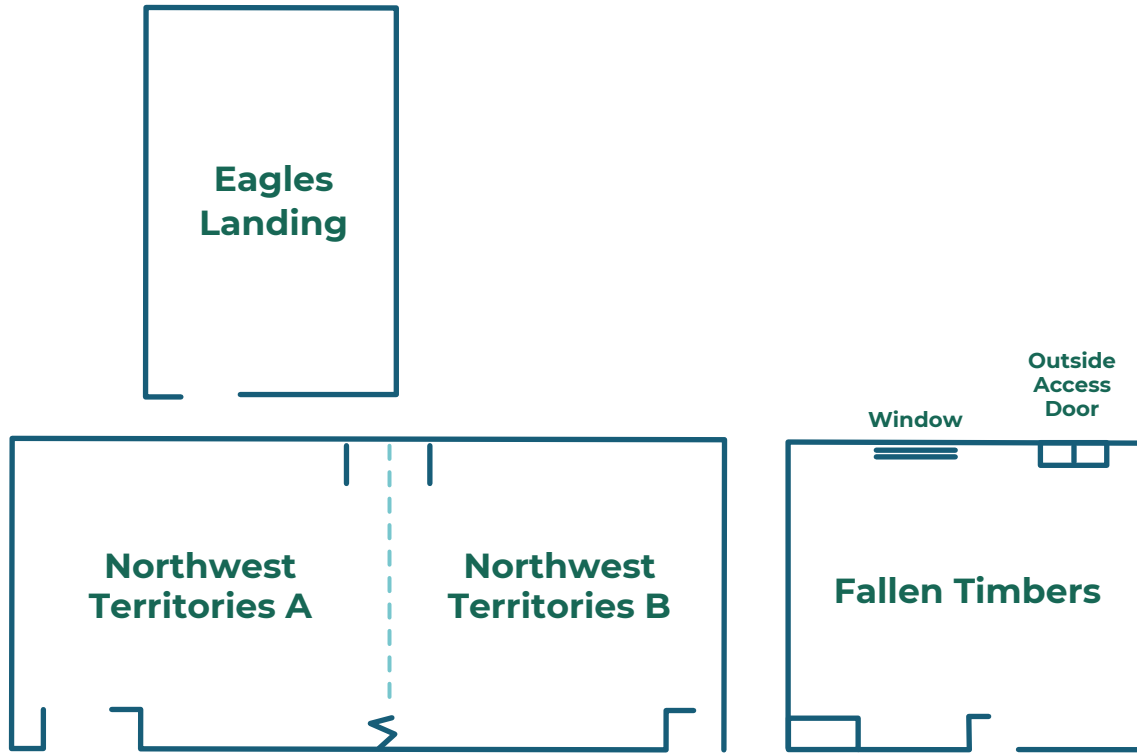

Function Space Configurations and Specifications

Room Name	Sq. Ft.	Classroom	Banquet	Theater	Reception	U-Shape	Hollow Square	Harvest	Boardroom
NORTHWEST TERRITORIES A&B	2,000	80	144	200	200	60	70	170	75
NORTHWEST TERRITORIES A	1,015	40	64	100	100	32	36	70	40
NORTHWEST TERRITORIES B	985	40	64	100	100	30	34	70	35
FALLEN TIMBERS	1,230	80	100	160	150	50	60	125	60
EAGLES LANDING	480	N/A	N/A	N/A	N/A	N/A	N/A	N/A	16
MAJESTIC BEAR HOSPITALITY SUITES	848	N/A	50	N/A	30	N/A	N/A	N/A	N/A

RESORT ACCOMMODATIONS

- 4,500 sq. ft. of flexible meeting space
- 4 separate and configurable meeting rooms
- 421 spacious guest suites

Contact group sales at
905.354.4888 ext. 5701 or
sales@greatwolfniagara.com