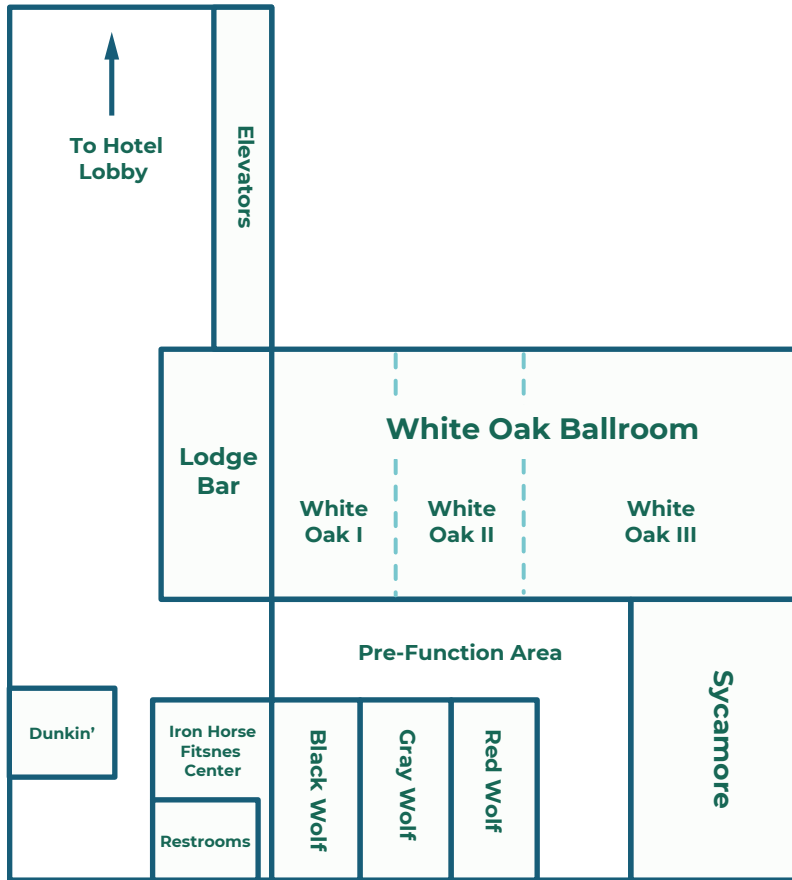

**Function Space Configurations and Specifications**

Room Name	Sq. Ft.	Classroom	Banquet	Theater	Reception	U-Shape	Hollow Square
WHITE OAK BALLROOM (I-III)	5,940	360	488	600	600	N/A	N/A
WHITE OAK I	1,458	90	121	150	150	32	40
WHITE OAK II	1,458	90	121	150	150	32	40
WHITE OAK III	3,025	180	246	300	300	64	80
SYCAMORE	2,448	150	170	250	200	48	60
RED WOLF	718	36	50	60	60	21	26
GRAY WOLF	718	36	50	60	60	21	26
BLACK WOLF	718	36	50	60	60	21	26
PRE-FUNCTION	1,901	N/A	N/A	N/A	211	N/A	N/A

**RESORT ACCOMMODATIONS**

- Located 60 minutes northwest of downtown Boston
- 12,443 sq. ft. of flexible meeting space
- 7 separate and configurable meeting rooms
- Customizable catering solutions built to your preference
- Complimentary high-speed wireless Internet access
- Complimentary on-site parking
- 406 spacious guest suites